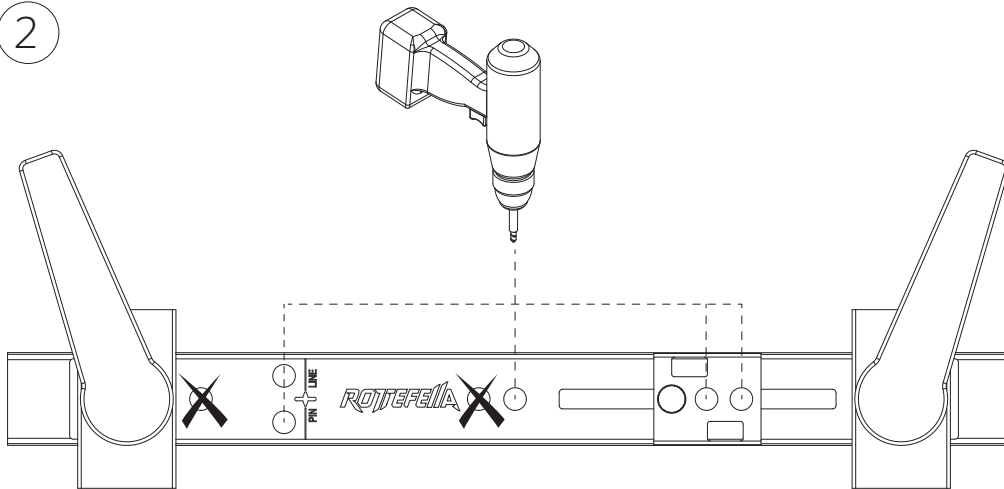

ROTFEFELLA

BASIC and Step-In

For Roller ski: Use Xcelerator Roller ski or Rottefella Rollerski with safety screw only in combination with Xcelerator Mounting Plate!

		Front	Rear/heel
Senior 170 cm - 220 cm	15,5 mm	6,3 x 20	6,3 x 17,4
Junior 130 cm - 170 cm	11,5 mm	6,3 x 16	6,3 x 14

1 Pin Line on Ski balance

2

3 Glue

4