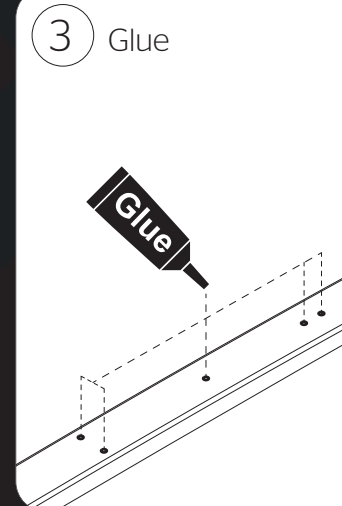

ROTFEFELLA

BASIC and Step-In

For Roller ski: Use Xcelerator Roller ski or Rottefella Rollerski with safety screw only in combination with Xcelerator Mounting Plate!

		Front	Rear/heel
Senior 170 cm - 220 cm	15,5 mm	6,3 x 20	6,3 x 17,4
Junior 130 cm - 170 cm	11,5 mm	6,3 x 16	6,3 x 14

1 Pin Line on Ski balance

2

3 Glue

4