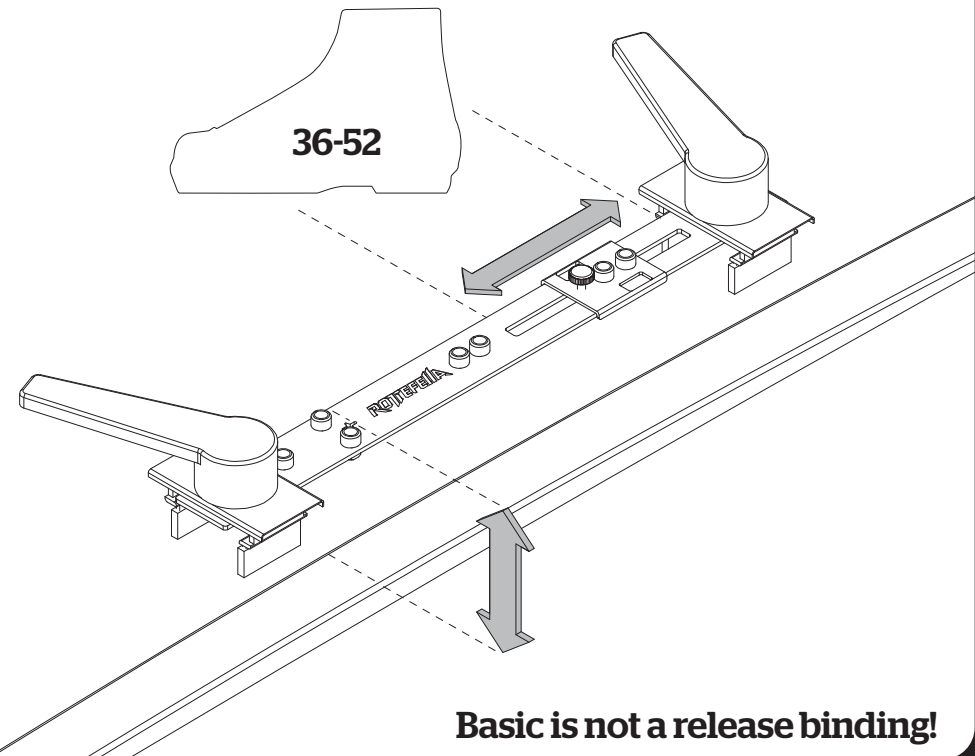

ROTFEFELLA

BASIC and Step-In

For Roller ski: Use Xcelerator Roller ski or Rottefella Rollerski with safety screw only in combination with Xcelerator Mounting Plate!

		Front	Rear/heel
Senior 170 cm - 220 cm	15,5 mm	6,3 x 20	6,3 x 17,4
Junior 130 cm - 170 cm	11,5 mm	6,3 x 16	6,3 x 14

1 Pin Line on Ski balance

2

3 Glue

4