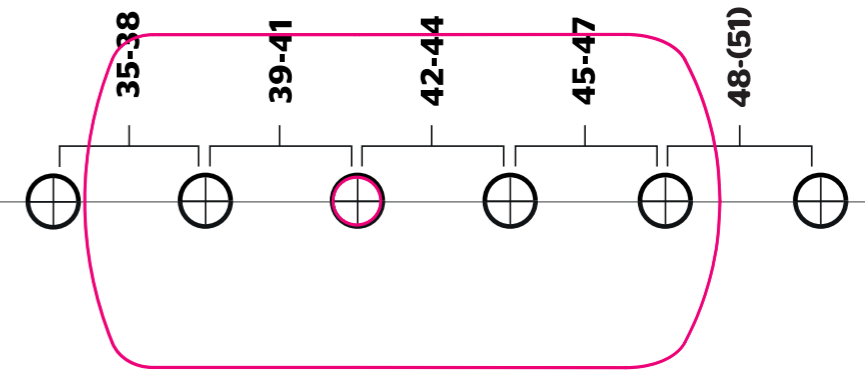

Use the measurements to the right to check that your print is correctly scaled.

Name of product: Paper jigg: Rottfella Basic		Scale: 1:1		D				
Artikkel nr: XXXXXXXXXX		Date og design: 14.08.2017		C				
		Industriveien 1 3490 Klokkekarstua Tlf: 32 79 25 20 www.rottfella.com		B				
				A				
Rev.	Description	Date	Salg/ID	C				