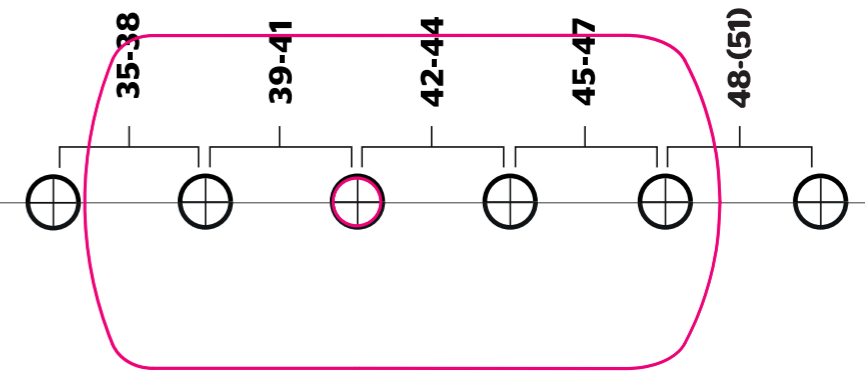

Use the measurements to the right to check that your print is correctly scaled.

Name of product: Paper jigg: Rottfella Basic		Scale: 1:1		D				
Artikkel nr: XXXXXXXXXX		Date og design: 14.08.2017		C				
		Industriveien 1 3490 Klokkekarstua Tlf: 32 79 25 20 www.rottfella.com		B				
				A				
Rev.	Description	Date	Salg/ID	C				