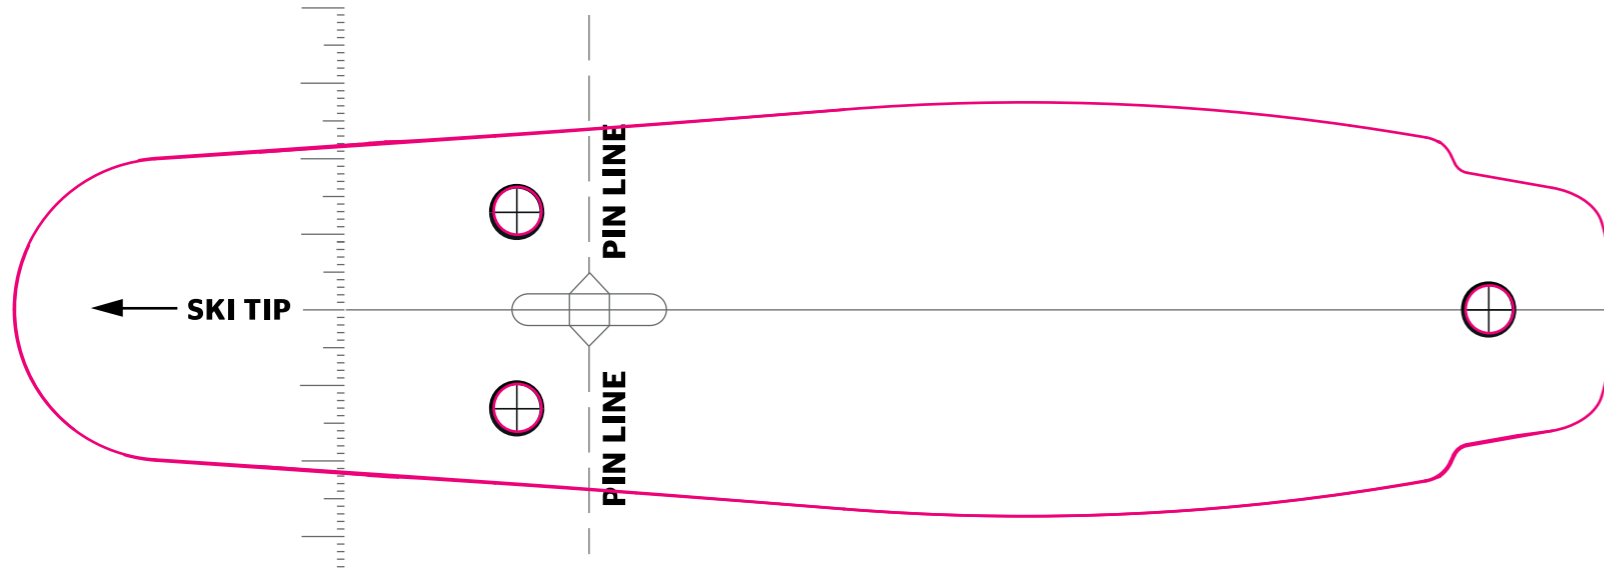

Use the measurements to the right to check that your print is correctly scaled.

Name of product: Paper jigg: Rottfella Basic		Scale: 1:1		D				
Artikkel nr: XXXXXXXXXX		Date og design: 14.08.2017		C				
		Industriveien 1 3490 Klokkekarstua Tlf: 32 79 25 20 www.rottfella.com		B				
				A				
Rev.	Description	Date	Salg/ID	C				