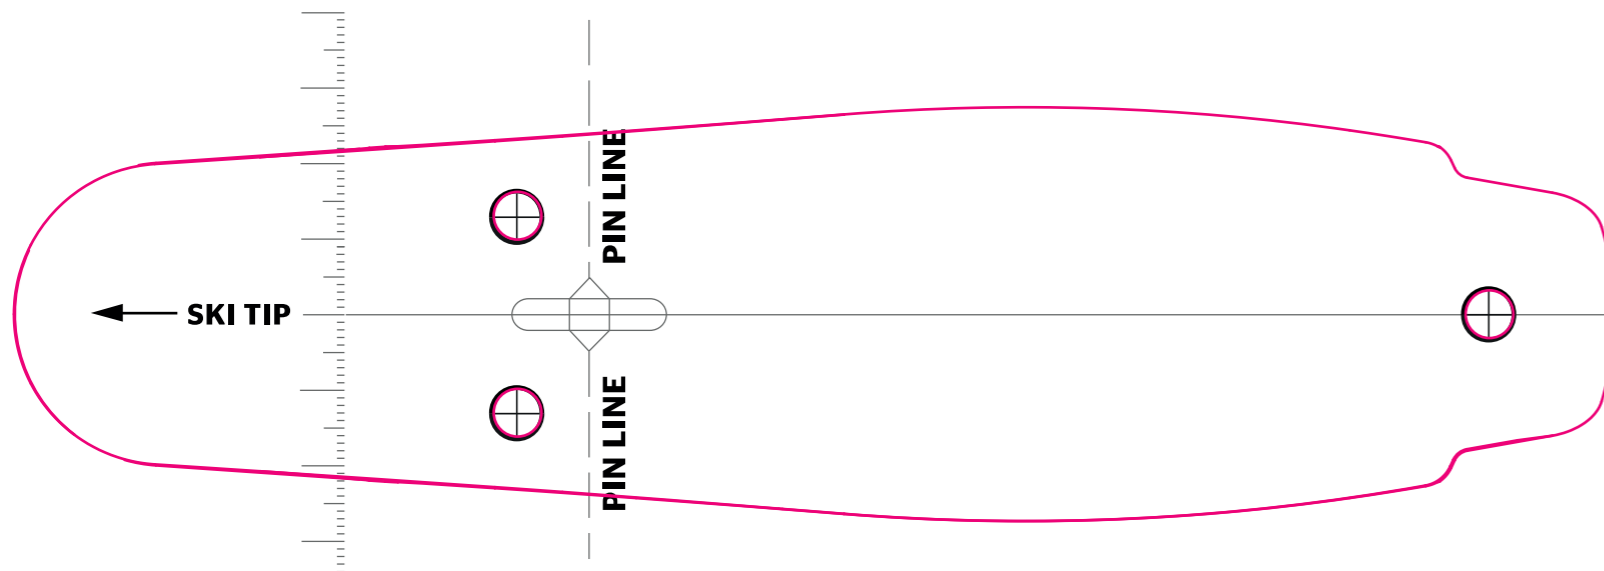

Use the measurements to the right to check that your print is correctly scaled.

Name of product: Paper jigg: Rottfella Basic		Scale: 1:1		D				
Artikkel nr: XXXXXXXXXX		Date og design: 14.08.2017		C				
		Industriveien 1 3490 Klokkekarstua Tlf: 32 79 25 20 www.rottfella.com		B				
				A				
Rev.	Description	Date	Salg/ID	C				