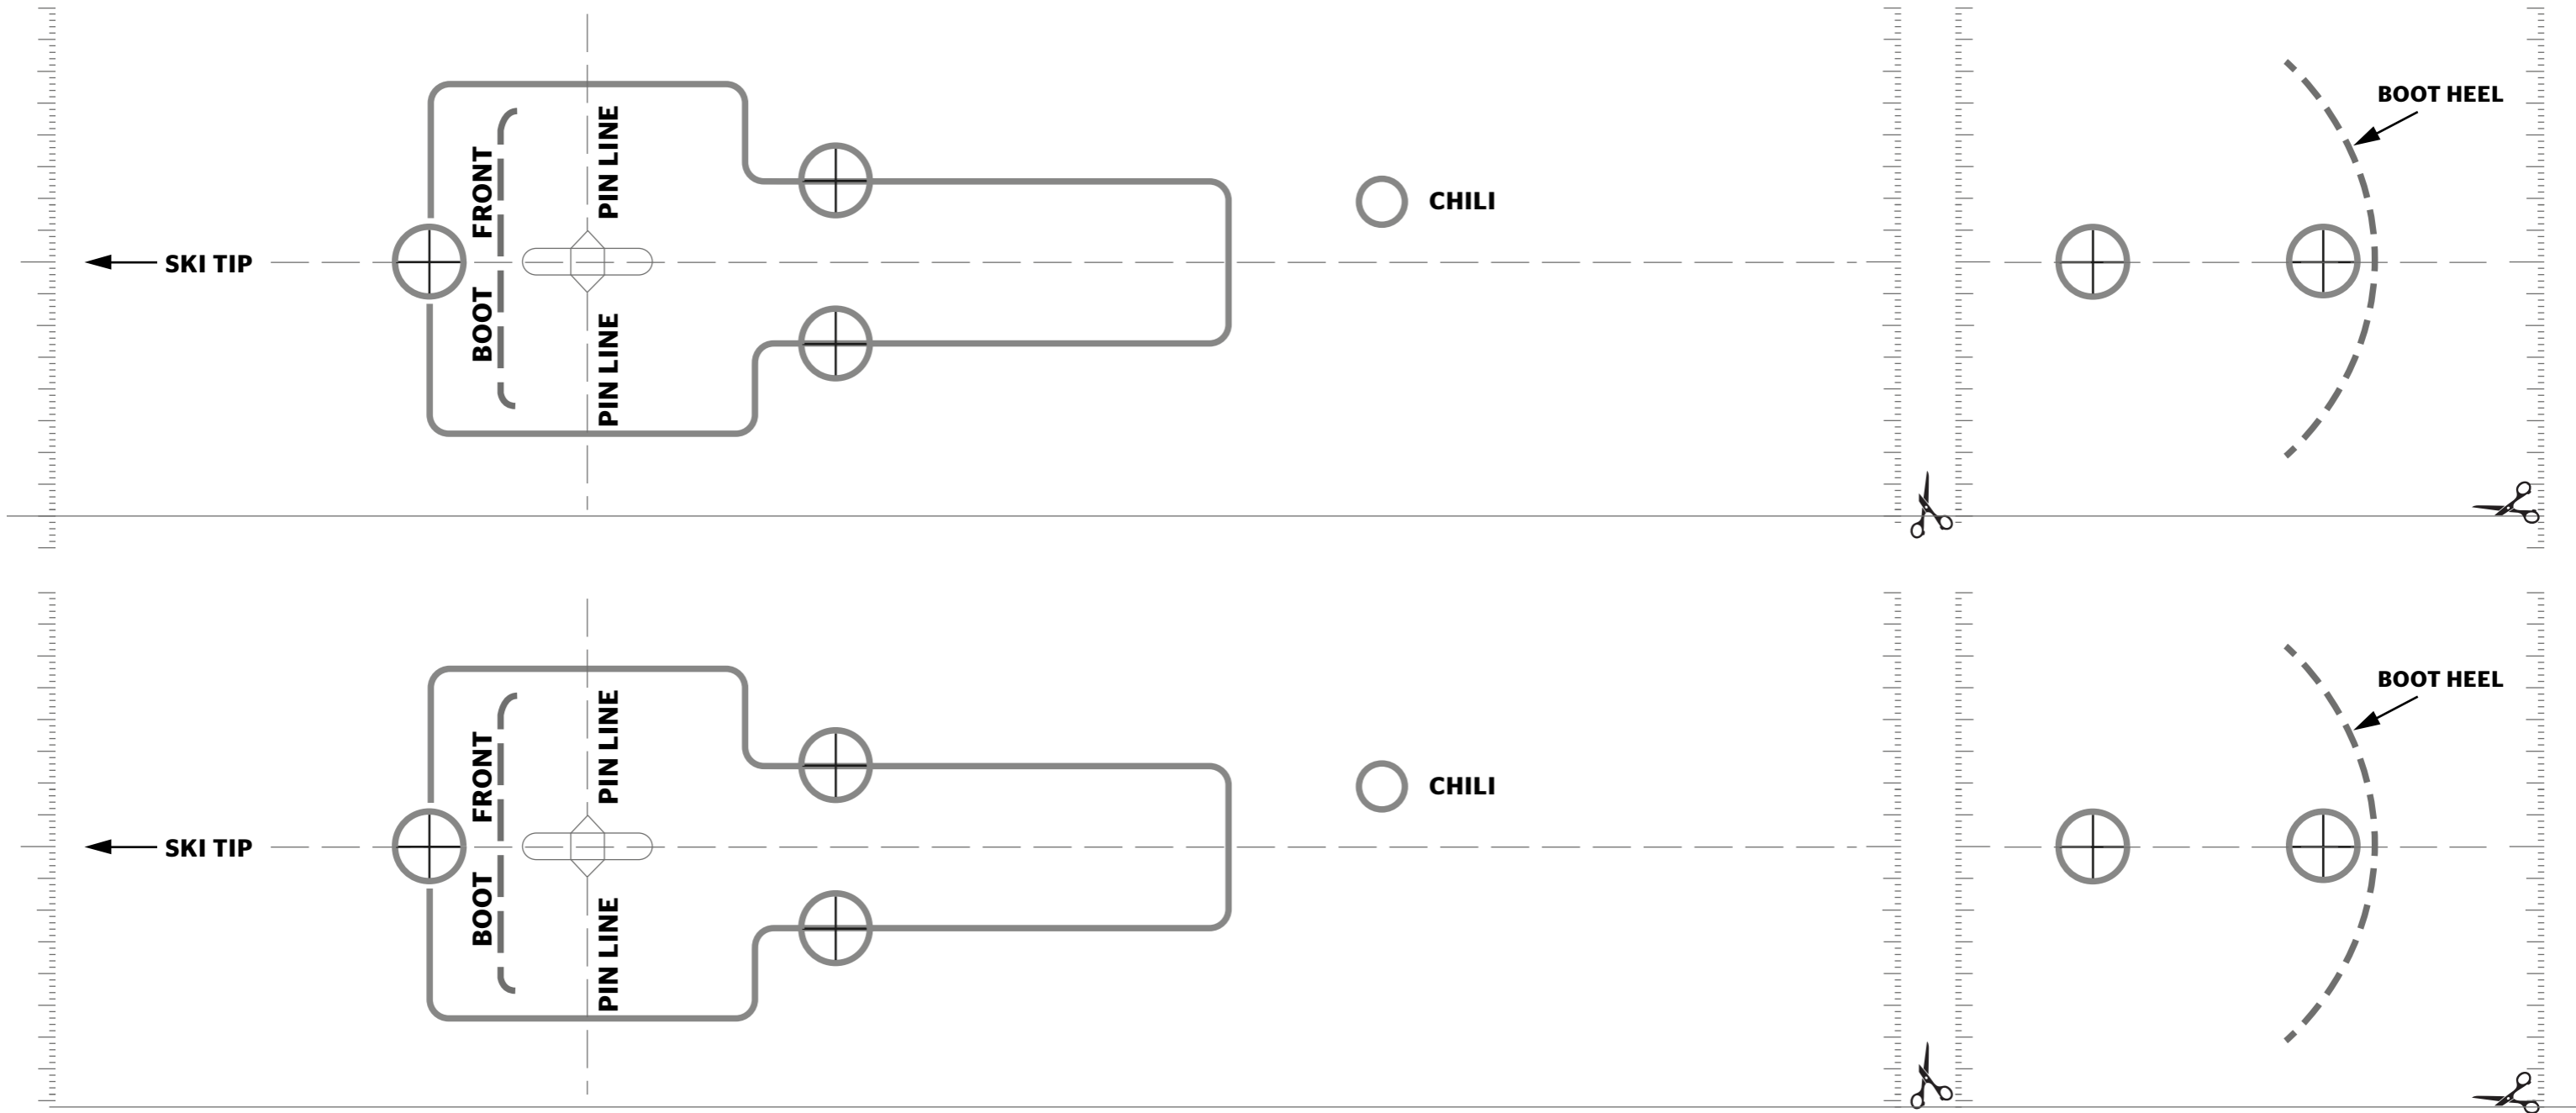

Use the measurements to the right to check that your print is correctly scaled.

Name of product: Paper Jlg Chili		Scale: 1:1		D				
Artikkel nr: XXXXXX		Date og design: 01.11.2015		C				
 Industriveien 1 3490 Kløkkarstua Tlf. 32 79 25 20 www.rottefella.com		B						
		A						
Rev.	Description	Date	Salg/ID	CW				